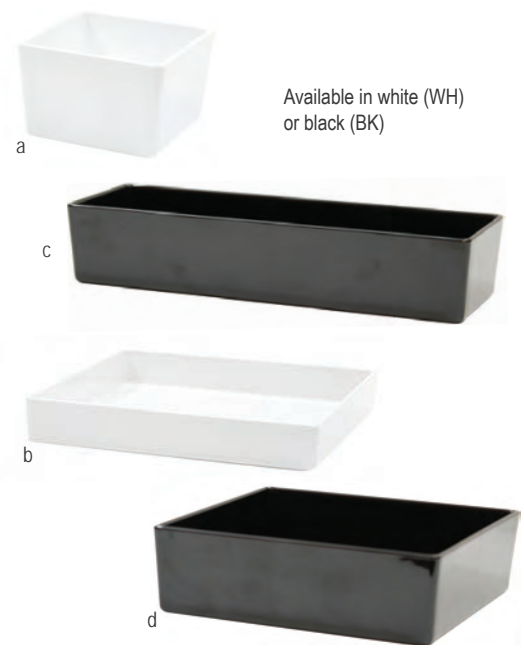

CONTEMPORARY MELAMINE COLLECTION™

- Straight-sided design for the best use of space
- Choose from a range of sizes and colors, perfect for cafeterias or deli cases
- Durable, break-resistant designs for extended use
- Not microwave or oven safe

Item #	Description	Capacity	Min Order/ Case Pack
STANDARD STRAIGHT-SIDED BOWLS—MELAMINE, WHITE			
a. M4024WH	5 x 5 x 3"	1 qt	1 ea / 12 ea
M4026WH	10 x 5 x 3"	2 qt	1 ea / 6 ea
b. M4014WH	10 x 10 x 1½"	2 qt	1 ea / 6 ea
M4008WH	15 x 5 x 3"	3 qt	1 ea / 12 ea
M4004WH	10 x 10 x 3"	4 qt	1 ea / 6 ea
M4007WH	15 x 5 x 1½"	1¼ qt	1 ea / 12 ea
STANDARD STRAIGHT-SIDED BOWLS—MELAMINE, BLACK			
M4024BK	5 x 5 x 3"	1 qt	1 ea / 12 ea
M4026BK	10 x 5 x 3"	2 qt	1 ea / 6 ea
M4014BK	10 x 10 x 1½"	2 qt	1 ea / 6 ea
c. M4008BK	15 x 5 x 3"	3 qt	1 ea / 12 ea
d. M4004BK	10 x 10 x 3"	4 qt	1 ea / 6 ea
M4007BK	15 x 5 x 1½"	1¼ qt	1 ea / 12 ea

Item #	Description	Capacity	Min Order/ Case Pack
DELI-CASE STRAIGHT-SIDED BOWLS—MELAMINE, WHITE			
M4025WH	6 x 6 x 3"	1¼ qt	1 ea / 12 ea
M4027WH	12 x 6 x 3"	3 qt	1 ea / 6 ea
e. M4005WH	12 x 10 x 3"	5 qt	1 ea / 6 ea
M4017WH	20 x 6 x 3"	5 qt	1 ea / 4 ea
f. M4033WH	20 x 12 x 3"	10½ qt	1 ea / 4 ea
DELI-CASE STRAIGHT-SIDED BOWLS—MELAMINE, BLACK			
g. M4025BK	6 x 6 x 3"	1¼ qt	1 ea / 12 ea
M4027BK	12 x 6 x 3"	3 qt	1 ea / 6 ea
M4005BK	12 x 10 x 3"	5 qt	1 ea / 6 ea
h. M4017BK	20 x 6 x 3"	5 qt	1 ea / 4 ea
M4033BK	20 x 12 x 3"	10½ qt	1 ea / 4 ea

Available in white (WH) or black (BK)

5 qt. Contemporary Melamine Bowl (M4005WH) coordinates well with Frostone White Marble Display Tray (MG2WM—page 58) that is elevated by a Stainless Steel Reversible Riser Frame (21003—page 67).